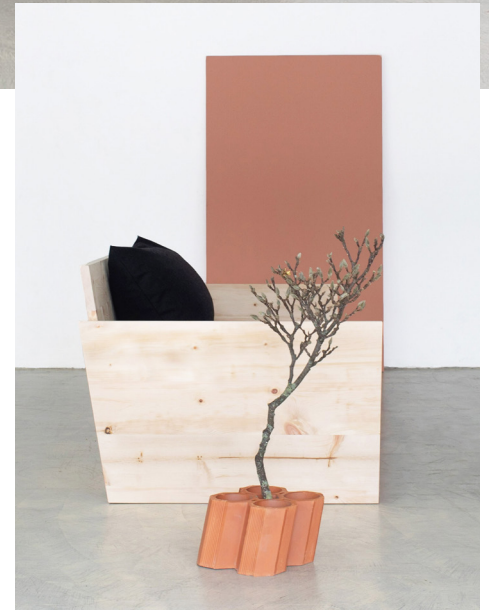

## Sofa and daybed

SOFIA is a sofa and daybed reduced to the essentials. The basic components are joined together using a special slotted system, without using any screws. Includes seat cushions and pillows made of linen.

# SOFIA Sofa and daybed

The individual elements are joined using a simple slotted system. Sturdy and stable, SOFIA can be assembled easily without screws or additional tools. SOFIA is easy to transport and can be easily moved to a new location.

### • Wood

Natural stone pine

White oiled spruce